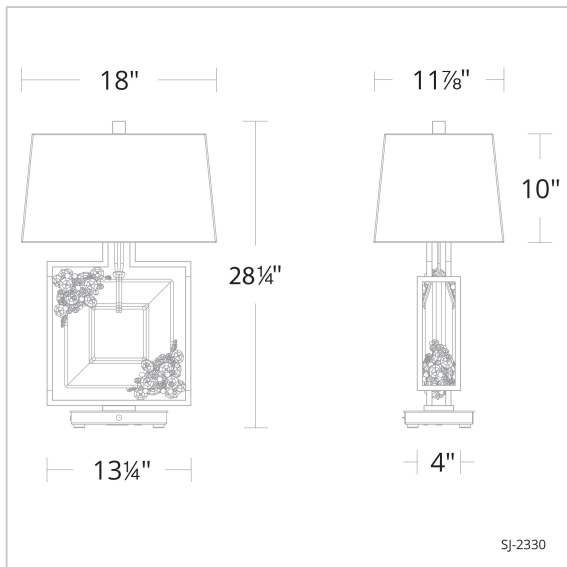

Eva

SJ2330

LINE DRAWING

DESCRIPTION

Radiance Crystal adorned with Swarovski Pearls and wrapped by a silken bond dazzles with color as light plays across its flawless form.

FEATURES

- Hand applied Schonbek Radiance crystal and Swarovski Pearls
- Fabric shade with embossed Schonbek logo
- Two 3000K LED luminaires included (Title 24 compliant)
- Luxurious braided nylon rope suspension available in three colors

SPECIFICATIONS

Light Source	LED
CRI	90
Standards	ETL/cETL, Title 24

REPLACEMENT PARTS

SJ2330-RRE - Red Rope
SJ2330-RGO - Gold Rope
SJ2330-RBL - Black Rope

Model	Finish	Crystal	Size	Voltage	Height	Width	Length	Weight
SJ2330	- 702	R	29"	120V	28"	18"	12"	28lbs