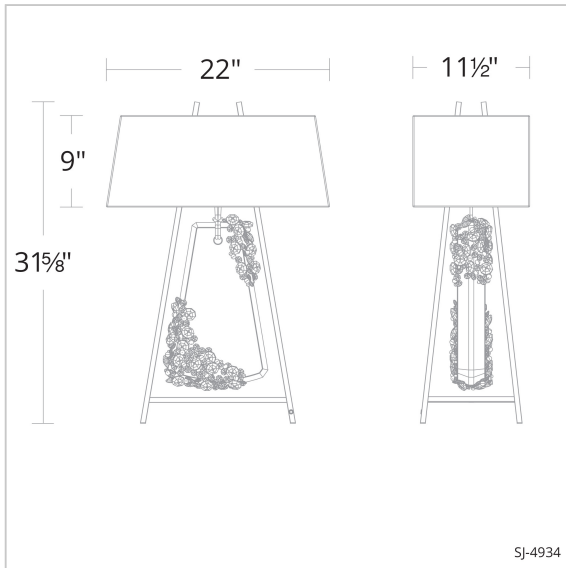

Flora

SJ4934

LINE DRAWING

DESCRIPTION

Soft contours bound within a dazzling assortment of Radiance Crystal and Swarovski Pearls create dancing reflections of light.

FEATURES

- Hand applied Schonbek Radiance® crystal and Swarovski Pearls
- Fabric shade with embossed Schonbek logo
- Two 3000K LED luminaires included (Title 24 compliant)
- Luxurious braided nylon rope suspension available in five colors

AVAILABLE TRIM

Radiance®
Crystal
(R)

ROPE OPTIONS

Black Rope (RBL) Gold Rope (RGO) Red Rope (RRE) Silver Rope (RSV) White Rope (RWH)

AVAILABLE FINISHES

Polished
Chrome
(-702)

SPECIFICATIONS

Light Source LED
Standards ETL/cETL, Title 24

REPLACEMENT PARTS

SJ4934-RWH - White Rope
SJ4934-RSV - Silver Rope
SJ4934-RRE - Red Rope
SJ4934-RGO - Gold Rope
SJ4934-RBL - Black Rope

| Model | Finish | Crystal | Size | Voltage | Height | Width | Length | Weight |
|--------|--------|---------|------|---------|--------|-------|--------|--------|
| SJ4934 | - 702 | R | 32" | 120V | 31.6" | 11.5" | 22" | 36lbs |