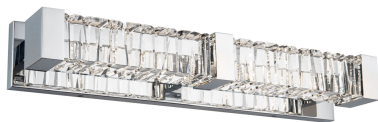

Guild

BWS11226