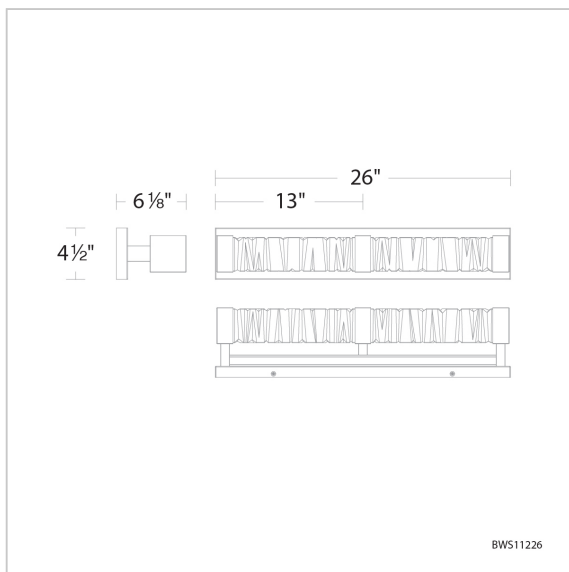

Guild

BWS11226

LINE DRAWING

Project:

Location:

Fixture Type:

Catalog Number:

DESCRIPTION

A chiseled look of refinement highlights remarkable details, hand craftsmanship and sparkling Optic Crystal in this luxurious bath luminaire.

FEATURES

- Built in color temperature adjustability. Switch from 3000K/3500K/4000K. Switch may be installed in junction box.
- Can be mounted on wall in all orientations
- Driver concealed within the fixture

CRYSTAL OPTIONS

Optic Crystal
(O)

FINISH OPTIONS

Black
(-BK)

Polished
Chrome
(-CH)

SPECIFICATIONS

Light Source	LED
CRI	90
Dimming	ELV,0-10V, Triac
Standards	ETL/cETL, Title 24

REPLACEMENT PARTS

RPL-GLA-11226 - Replacement Crystal

Model	Crystal	Finish	Size	CCT	Voltage	Wattage	Weight	LED Lumens	Delivered Lumens
BWS11226	O	- BK - CH	26"	3000K/3500K/ 4000K	120V-277V	30W	27.9lbs	2207	Up To 1161

Example: BWS11226-BK