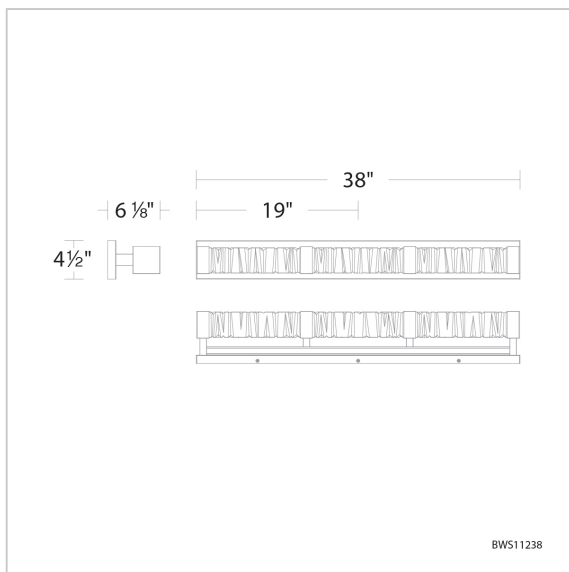

Guild

BWS11238

LINE DRAWING

Project:

Location:

Fixture Type:

Catalog Number:

DESCRIPTION

CRYSTAL OPTIONS

Optic Crystal
(O)

FINISH OPTIONS

Black
(-BK)

Polished
Chrome
(-CH)

SPECIFICATIONS

Light Source	LED
CRI	90
Dimming	ELV,0-10V, Triac
Standards	ETL/cETL, Title 24

REPLACEMENT PARTS

RPL-GLA-11226 - Replacement Crystal

Model	Crystal	Finish	Size	CCT	Voltage	Wattage	Weight	LED Lumens	Delivered Lumens
BWS11238	O	- BK - CH	38"	3000K/3500K/ 4000K	120V-277V	42W	40.7lbs	2910	Up To 2124

Example: BWS11238-BK