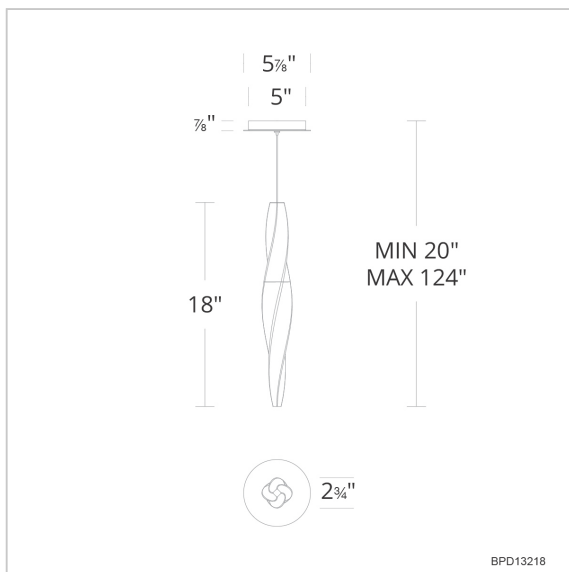

Kindjal

BPD13218

LINE DRAWING

Project:

Location:

Fixture Type:

Catalog Number:

DESCRIPTION

REPLACEMENT PARTS

RPL-GLA-13218-02 - Replacement Crystal

Model	Crystal	Finish	Size	CCT	Voltage	Wattage	Weight	LED Lumens	Delivered Lumens
BPD13218	O	- AB - BK - PN	18"	3000K/3500K/ 4000K	120V/277V	9W	1.6lbs	630	Up To 440