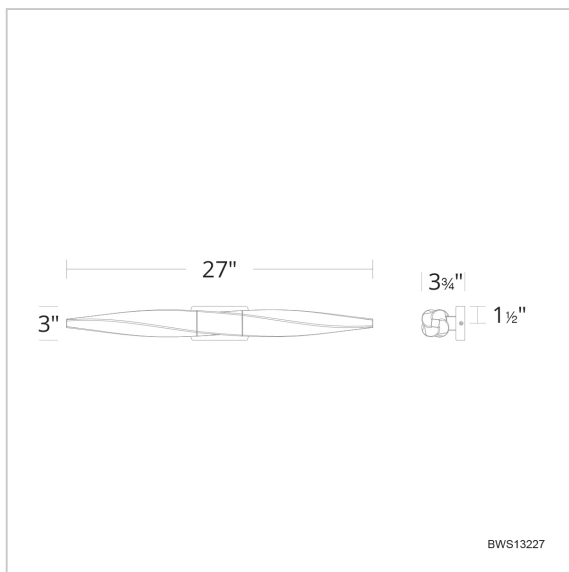

Kindjal

BWS13227

LINE DRAWING

Project:

Location:

Fixture Type:

Catalog Number:

DESCRIPTION

REPLACEMENT PARTS

RPL-GLA-13227 - Replacement Crystal

Model	Crystal	Finish	Size	CCT	Voltage	Wattage	Weight	LED Lumens	Delivered Lumens
BWS13227	O	- AB - BK - PN	27"	3000K/3500K/ 4000K	120V-277V	16W	3.4lbs	1260	Up To 875