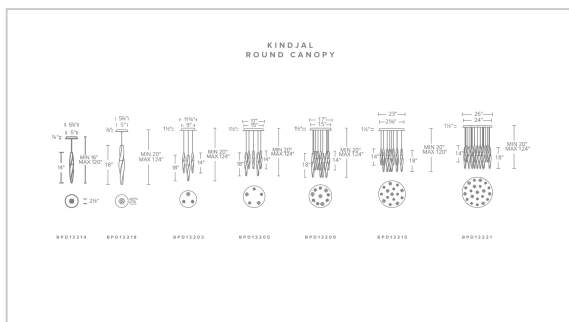

Kindjal

BPD13203

LINE DRAWING

Project:

Location:

Fixture Type:

Catalog Number:

DESCRIPTION

FEATURES

- Round Canopy available in 3, 5, 9, 15, 21 Light configurations
- 3CCT adjustability switch. Set from 3000K/3500K/4000K
- Thin, powered aircraft cables provide adjustable suspension height for an ultra-clean look
- Can be mounted on a sloped ceiling.
- Driver concealed within the canopy

CRYSTAL OPTIONS

Optic Crystal
(O)

FINISH OPTIONS

Aged Brass
(-AB)

Black
(-BK)

Polished
Nickel
(-PN)

SPECIFICATIONS

Light Source	LED
CRI	90
Dimming	ELV,0-10V, Triac
Standards	ETL/cETL, Title 24

REPLACEMENT PARTS

RPL-GLA-13214 - Replacement Crystal 14"
RPL-GLA-13218-02 - Replacement Crystal 18"

Model	Crystal	Finish	# of Lights	CCT	Voltage	Wattage	Weight	LED Lumens	Delivered Lumens
BPD13203	O	- AB - BK - PN	3 Light	3000K/3500K/ 4000K	120V-277V	24W	11.6lbs	1800	Up To 1200