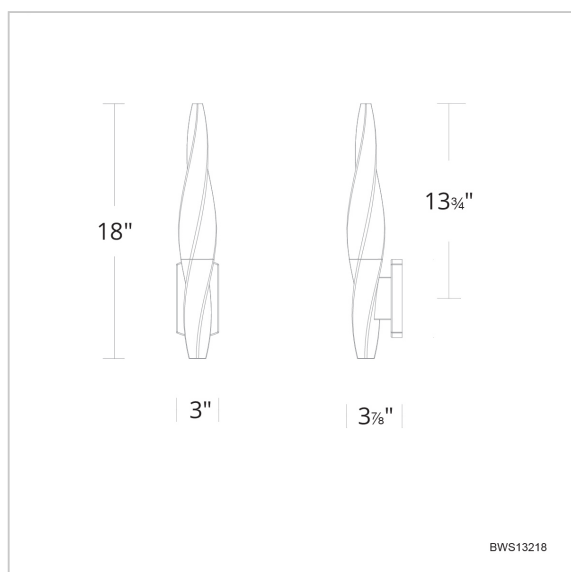

Kindjal

BWS13218

LINE DRAWING

Project:

Location:

Fixture Type:

Catalog Number:

DESCRIPTION

RPL-GLA-13218-01 - Replacement Crystal

Model	Crystal	Finish	Size	CCT	Voltage	Wattage	Weight	LED Lumens	Delivered Lumens
BWS13218	O	- AB - BK - PN	18"	3000K/3500K/ 4000K	120V-277V	12W	2.3lbs	900	Up To 502