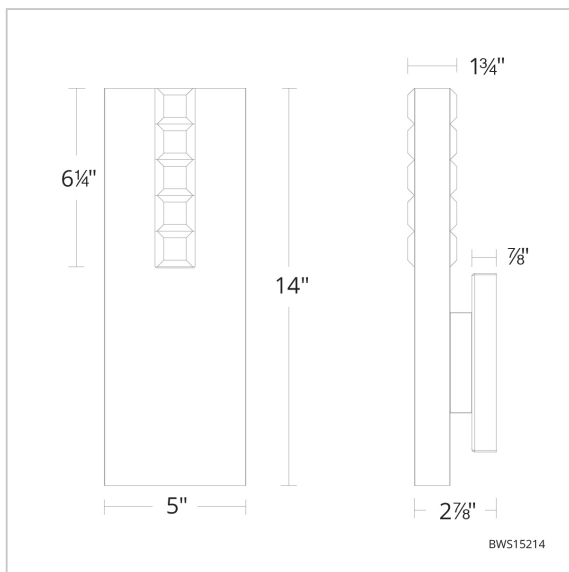

Helios

BWS15214

LINE DRAWING

Project:

Location:

Fixture Type:

Catalog Number:

DESCRIPTION

RPL-GLA-15214 - Replacement Crystal

Model	Crystal	Finish	Size	CCT	Voltage	Wattage	Weight	LED Lumens	Delivered Lumens
BWS15214	O	- AB - BK	14"	3000K/3500K/ 4000K	120V/277V	15W	5.9lbs	720	Up To 605

Example: BWS15214-BK