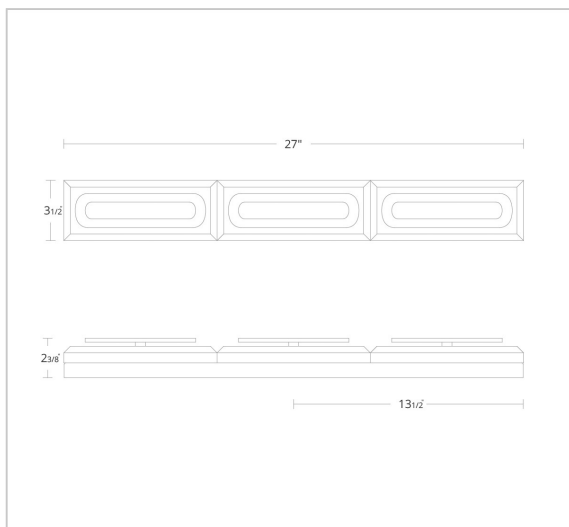

Soiree

BWS17228

LINE DRAWING

Project:

Location:

Fixture Type:

Catalog Number:

DESCRIPTION

Spectacular and unique, hand-applied Radiance Crystal Dust released its brilliance in a constant play of light, providing the perfect fusion of form and function for upscale interiors.

FEATURES

- European radiance grade clear and AB (Aurora Borealis) color crystal dust filled diffuser.
- Built in color temperature adjustability. Switch from 3000K/3500K/4000K. Switch may be installed in junction box.
- Can be mounted on wall in all orientations
- Driver concealed within the fixture

CRYSTAL OPTIONS

FINISH OPTIONS

SPECIFICATIONS

Light Source	LED
CRI	90
Dimming	ELV,0-10V, Triac
Standards	ETL/cETL, Title 24

Model	Crystal	Finish	Size	CCT	Voltage	Wattage	Weight	LED Lumens	Delivered Lumens
BWS17228	RD	- AB - PN	27"	3000K/3500K/ 4000K	120V-277V	20W	9.5lbs	1500	Up To 826

Example: BWS17228-AB