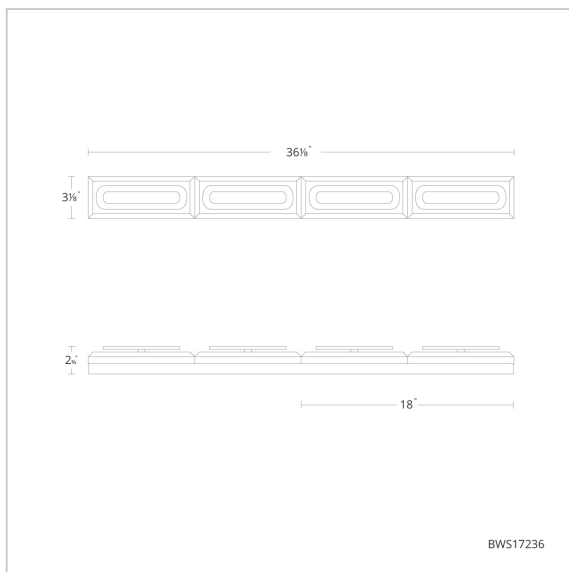

Soiree

BWS17236

LINE DRAWING

Project:

Location:

Fixture Type:

Catalog Number:

DESCRIPTION

Spectacular and unique, hand-applied Radiance Crystal Dust released its brilliance in a constant play of light, providing the perfect fusion of form and function for upscale interiors.

FEATURES

- European radiance grade clear and AB (Aurora Borealis) color crystal dust filled diffuser.
- Built in color temperature adjustability. Switch from 3000K/3500K/4000K. Switch may be installed in junction box.
- Can be mounted on wall in all orientations
- Driver concealed within the fixture

CRYSTAL OPTIONS

Radiance
Crystal Dust
(RD)

FINISH OPTIONS

Polished
Nickel
(-PN)

Aged Brass
(-AB)

SPECIFICATIONS

Light Source	LED
CRI	90
Dimming	ELV,0-10V, Triac
Standards	ETL/cETL, Title 24

Model	Crystal	Finish	Size	CCT	Voltage	Wattage	Weight	LED Lumens	Delivered Lumens
BWS17236	RD	- AB - PN	36"	3000K/3500K/ 4000K	120V-277V	30W	13.7lbs	2300	Up To 1806

Example: BWS17236-PN