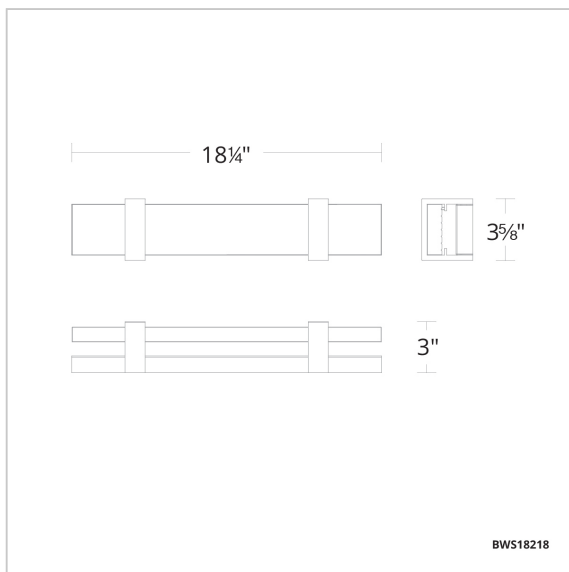

LINE DRAWING

Project:

Location:

Fixture Type:

Catalog Number:

DESCRIPTION

A stunning bath sconce for the ages commands attention with V-cut channels precisely hand-applied with Schonbek Radiance Crystal Dust. This ADA Compliant luminaire may be mounted vertically and horizontally as a vanity light or wall sconce.

FEATURES

- European radiance grade crystal dust filled diffuser.
- Built in color temperature adjustability. Switch from 3000K/3500K/4000K. Switch may be installed in junction box.
- Can be mounted on wall in all orientations

CRYSTAL OPTIONS

Radiance
Crystal Dust
(RD)

FINISH OPTIONS

Black
(-BK)

Polished
Chrome
(-CH)

Aged Brass
(-AB)

SPECIFICATIONS

Light Source	LED
CRI	90
Dimming	ELV, Triac
Standards	ETL/cETL, Title 24

REPLACEMENT PARTS

RPL-BRK-18218-BK - Glass Holder Bracket - BK
RPL-GLA-S18218 - Replacement Glass for BWS18218
RPL-BRK-18218-CH - Glass Holder Bracket - CH
RPL-BRK-18218-AB - Glass Holder Bracket - AB

Model	Crystal	Finish	Size	CCT	Voltage	Wattage	Weight	LED Lumens	Delivered Lumens
BWS18218	RD	- AB - BK - CH	18"	3000K/3500K/ 4000K	120V	29W	3.2lbs	2200	Up To 1400

Example: BWS18218-BK