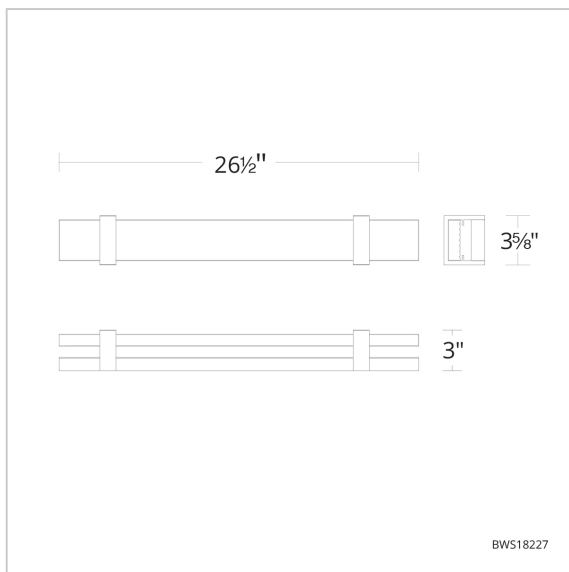

Verandah

BWS18227

LINE DRAWING

Project: _____

Location: _____

Fixture Type: _____

Catalog Number: _____

DESCRIPTION

Model	Crystal	Finish	Size	CCT	Voltage	Wattage	Weight	LED Lumens	Delivered Lumens
BWS18227	RD	- AB - BK - CH	27"	3000K/3500K/ 4000K	120V	33W	5lbs	2200	Up To 1500

Example: BWS18227-BK