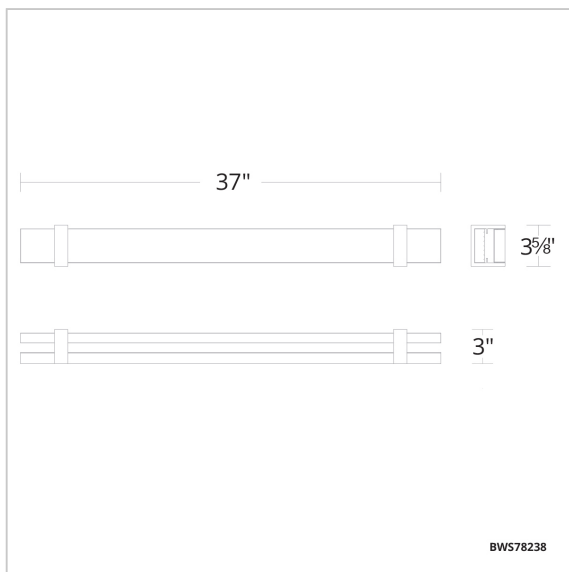

Verandah

BWS18237

LINE DRAWING

Project:

Location:

Fixture Type:

Catalog Number:

DESCRIPTION

Model	Crystal	Finish	Size	CCT	Voltage	Wattage	Weight	LED Lumens	Delivered Lumens
BWS18237	RD	- AB - BK - CH	37"	3000K/3500K/ 4000K	120V	50W	7lbs	3400	Up To 2500

Example: BWS18237-AB