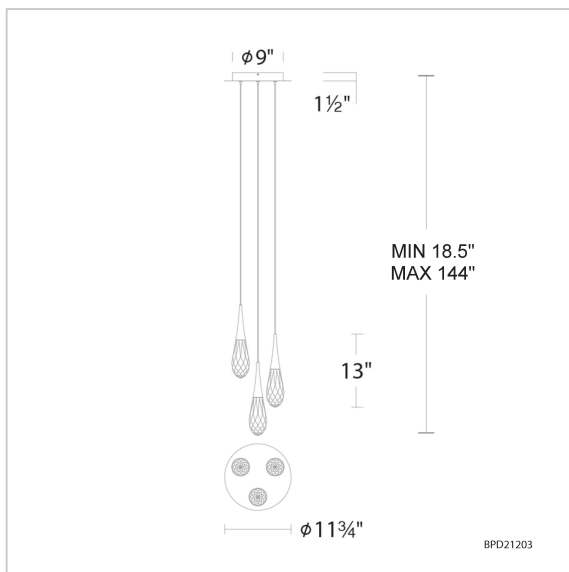

LINE DRAWING

Project:

Location:

Fixture Type:

Catalog Number:

DESCRIPTION

Crystal fashion comes to light in unique forms. Delicate, graceful drops of exquisite crystal embraced by tapered metal forms that glow with a charming luster. Matching crystal overlays are applied to the metal canopies for an additional touch of luxury.

FEATURES

- Round Canopy available in 3, 5, 9, 15, 21 Light configurations
- 3CCT adjustability switch. Set from 3000K/3500K/4000K
- Thin, powered aircraft cables provide adjustable suspension height for an ultra-clean look
- Can be mounted on a sloped ceiling.
- Driver concealed within the canopy

CRYSTAL OPTIONS

Optic Crystal
(O)

FINISH OPTIONS

Polished
Nickel
(-PN)

Black
(-BK)

Aged Brass
(-AB)

SPECIFICATIONS

Light Source	LED
CRI	90
Dimming	ELV,0-10V, Triac
Standards	ETL/cETL, Title 24

REPLACEMENT PARTS

RPL-GLA-21213 - Replacement Crystal

Model	Crystal	Finish	# of Lights	CCT	Voltage	Wattage	Weight	LED Lumens	Delivered Lumens
BPD21203	O	- AB - BK - PN	3 Light	3000K/3500K/ 4000K	120V-277V	14W	13.1lbs	1755	Up To 1170

Example: BPD21203-PN