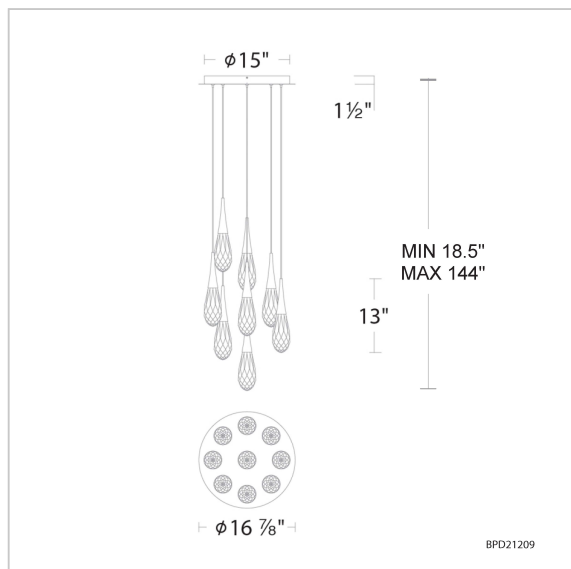

Hibiscus

BPD21209

LINE DRAWING

Project:

Location:

Fixture Type:

Catalog Number:

DESCRIPTION

FEATURES

- Round Canopy available in 3, 5, 9, 15, 21 Light configurations
- 3CCT adjustability switch. Set from 3000K/3500K/4000K
- Thin, powered aircraft cables provide adjustable suspension height for an ultra-clean look
- Can be mounted on a sloped ceiling.
- Driver concealed within the canopy

REPLACEMENT PARTS

RPL-GLA-21213 - Replacement Crystal

Model	Crystal	Finish	# of Lights	CCT	Voltage	Wattage	Weight	LED Lumens	Delivered Lumens
BPD21209	O	- AB - BK - PN	9 Light	3000K/3500K/ 4000K	120V-277V	55W	47.1lbs	5265	Up To 3510