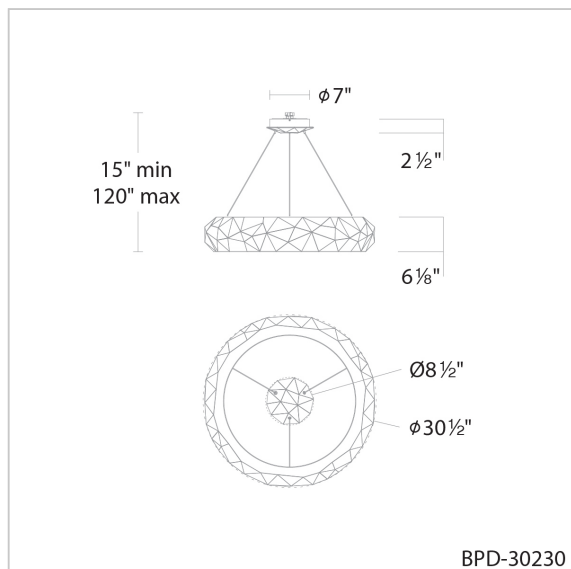

Mosaic

BPD30230

LINE DRAWING

Project:

Location:

Fixture Type:

Catalog Number:

DESCRIPTION

FEATURES

- European radiance grade crystal dust filled diffuser.
- Built in color temperature adjustability. Switch from 3000K/3500K/4000K. Switch may be installed in junction box.
- Spin-on round canopy with minimal hardware.
- Spin-on round canopy with minimal hardware
- Can be mounted on a sloped ceiling.
- Driver concealed within the fixture

CRYSTAL OPTIONS

Radiance
Crystal Dust
(RD)

FINISH OPTIONS

Black
Polished
Stainless
Steel
(-BS)

SPECIFICATIONS

Light Source	LED
CRI	90
Dimming	ELV,0-10V, Triac
Standards	ETL/cETL, Title 24

Model	Crystal	Finish	Size	CCT	Voltage	Wattage	Weight	LED Lumens	Delivered Lumens
BPD30230	RD	- BS	30"	3000K/3500K/ 4000K	120V-277V	40W	31.3lbs	3400	Up To 1715