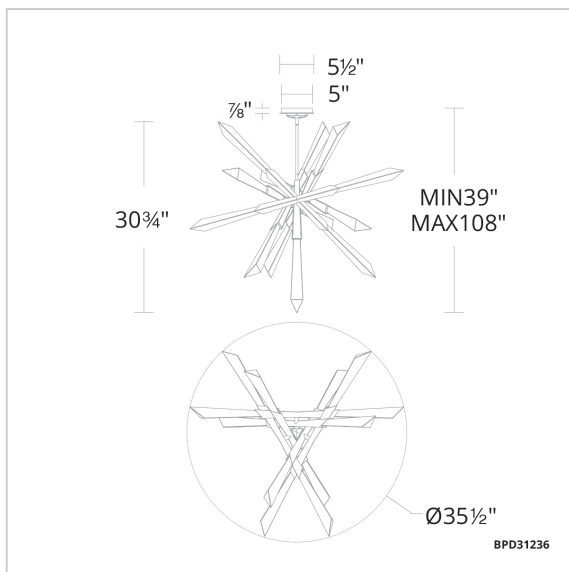

LINE DRAWING

Project:

Location:

Fixture Type:

Catalog Number:

DESCRIPTION

Luxuriously crafted and beautifully designed to add dramatic character to any space, a spear of Optic Haze Quartz composed of natural quartz gemstone illuminates and gravitates with bolts of luminous energy.

FEATURES

- Optic Haze™, made of natural quartz, has unique variations in luster, hue, patterning and texture inherent to this material. When illuminated, the dimension of the crystal is beautifully accented.
- Built in color temperature adjustability. Switch from 3000K/3500K/4000K. Switch may be installed in junction box.
- Three 12" and one 6" down rods included (additional sold separately)
- Hangstraight swivel.
- Can be mounted on a sloped ceiling.
- Driver concealed within the fixture

CRYSTAL OPTIONS

Optic Haze
Quartz
(OH)

FINISH OPTIONS

Antique
Nickel
(-AN)

Aged Brass
(-AB)

SPECIFICATIONS

Light Source	LED
CRI	90
Dimming	ELV, Triac
Standards	ETL/cETL, Title 24

REPLACEMENT PARTS

RPL-GLA-31236 - Replacement Optic Haze

Model	Crystal	Finish	Size	CCT	Voltage	Wattage	Weight	LED Lumens	Delivered Lumens
BPD31236	OH	- AB - AN	36"	3000K/3500K/ 4000K	120V/277V	28W	16.8lbs	1800	Up To 1200

Example: BPD31236-AN