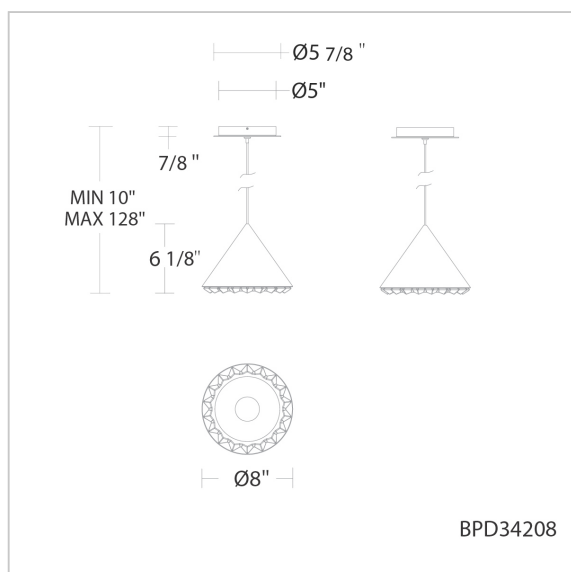

# Primrose

BPD34208

## LINE DRAWING

Project:

Location:

Fixture Type:

Catalog Number:

## REPLACEMENT PARTS

RPL-GLA-34208 - Replacement Crystal

Model	Crystal	Finish	Size	CCT	Voltage	Wattage	Weight	LED Lumens	Delivered Lumens
BPD34208	O	- BK - CH	8"	3000K/3500K/ 4000K	120V/277V	13W	2.6lbs	512	Up To 382