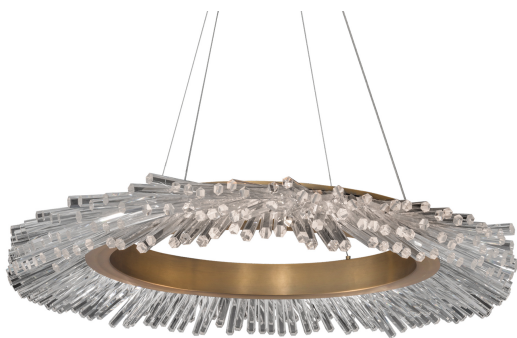

Benediction

BPD46237

LINE DRAWING

Project:

Location:

Fixture Type:

Catalog Number:

DESCRIPTION

Benediction is a subtle statement of calming elegance. A ring adorned with sprays of crystals reminiscent of stalactites in a cavern are illuminated generously from within with hidden LEDs. Unique and inspiring.

FEATURES

- Built in color temperature adjustability. Switch from 3000K/3500K/4000K.
- Random crystal configurations creates uniqueness to individual preference
- Can be mounted on a sloped ceiling.
- Driver concealed within the fixture