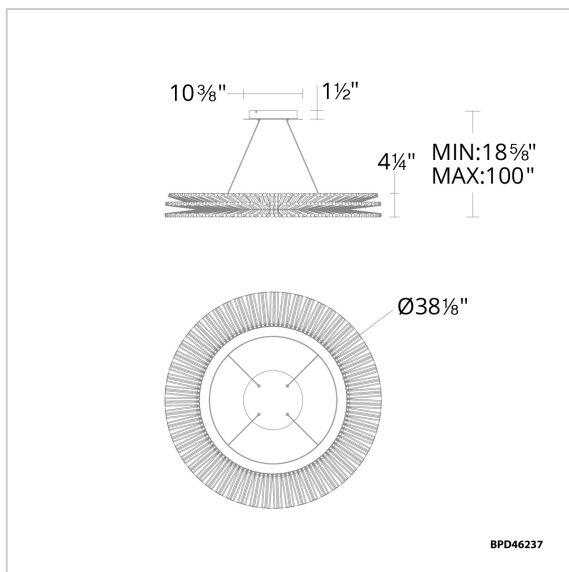

Benediction

BPD46237

LINE DRAWING

Project:

Location:

Fixture Type:

Catalog Number:

DESCRIPTION

FEATURES

- Built in color temperature adjustability. Switch from 3000K/3500K/4000K.
- Random crystal configurations creates uniqueness to individual preference
- Can be mounted on a sloped ceiling.
- Driver concealed within the fixture

RPL-GLA-46237 - Replacement Crystal Module

Model	Crystal	Finish	Size	CCT	Voltage	Wattage	Weight	LED Lumens	Delivered Lumens
BPD46237	O	- AB - BK	37"	3000K/3500K/ 4000K	120V-277V	55W	77lbs	1800	Up To 1200