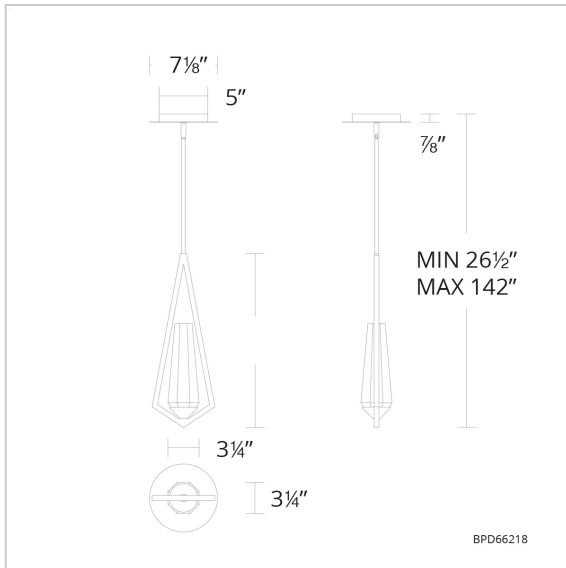

## LINE DRAWING

**Project:**

**Location:**

**Fixture Type:**

**Catalog Number:**

## FEATURES

- European radiance grade crystal dust filled diffuser.
- Built in color temperature adjustability. Switch from 3000K/3500K/4000K. Switch may be installed in junction box.
- Three 12" and one 6" down rods included (additional sold separately)
- Can be mounted on a sloped ceiling.
- Driver concealed within the fixture

Model	Crystal	Finish	Size	CCT	Voltage	Wattage	Weight	LED Lumens	Delivered Lumens
BPD66218	RD	- AB - BK - SN	18"	3000K/3500K/ 4000K	120V/277V	5W	6.4lbs	313	Up To 307

**Example: BPD66218-SN**