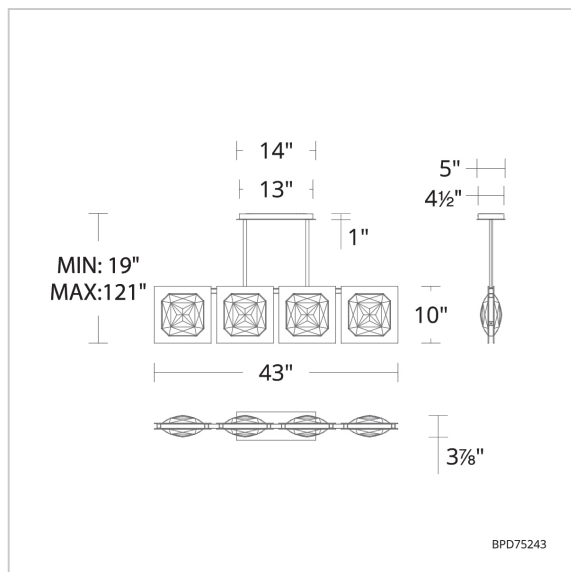

Enchante

BPD75243

LINE DRAWING

Project:

Location:

Fixture Type:

Catalog Number:

DESCRIPTION

- Six 12" and two 6" down rods included (additional sold separately for extension)
- Hangstraight swivel.
- Slide-on rectangular canopy with minimal hardware
- Can be mounted on a sloped ceiling.
- Driver concealed within the canopy

- ROD-S12-PC123S-AB - 12" Rod (AB)
- ROD-S06-PC123S-AB - 6" Rod (AB)
- ROD-S12-PC123S-BK - 12" Rod (BK)
- ROD-S06-PC123S-BK - 6" Rod (BK)

Model	Crystal	Finish	Size	CCT	Voltage	Wattage	Weight	LED Lumens	Delivered Lumens
BPD75243	O	- AB - BK	43"	3000K/3500K/ 4000K	120V/277V	43W	69.4lbs	1350	Up To 980