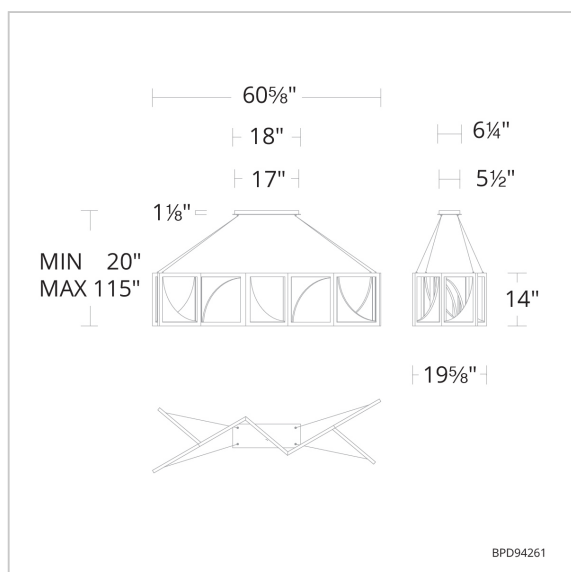

LINE DRAWING

Project:

Location:

Fixture Type:

Catalog Number:

DESCRIPTION

Thousands of hand-applied precision cut Radiance Crystal Dust shaped into glowing crescent silhouettes are captured within a sleek frame, rendering a fascinating abstract aesthetic that mesmerizes from above.

FEATURES

- European radiance grade crystal dust filled diffuser.
- Built in color temperature adjustability. Switch from 3000K/3500K/4000K. Switch may be installed in junction box.
- Thin powered aircraft cables provide an ultra clean look for adjustable suspension height.
- Can be mounted on a sloped ceiling.
- Driver concealed within the fixture

CRYSTAL OPTIONS

FINISH OPTIONS

SPECIFICATIONS

Light Source	LED
CRI	90
Dimming Standards	ELV,0-10V, Triac ETL/cETL, Title 24

Model	Crystal	Finish	Size	CCT	Voltage	Wattage	Weight	LED Lumens	Delivered Lumens
BPD94261	RD	- BK	61"	3000K/3500K/ 4000K	120V-277V	42W	51.6lbs	2625	Up To 1138

Example: BPD94261-BK