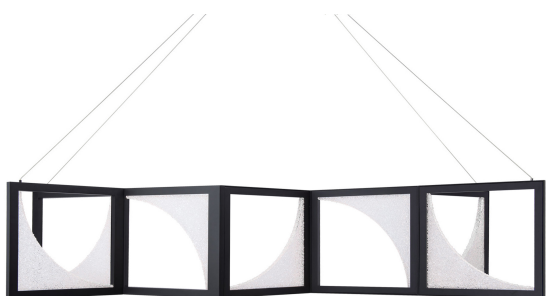

# Luna

BPD94261

## DESCRIPTION

Thousands of hand-applied precision cut Radiance Crystal Dust shaped into glowing crescent silhouettes are captured within a sleek frame, rendering a fascinating abstract aesthetic that mesmerizes from above.

## FEATURES

- European radiance grade crystal dust filled diffuser.
- Built in color temperature adjustability. Switch from 3000K/3500K/4000K. Switch may be installed in junction box.
- Thin powered aircraft cables provide an ultra clean look for adjustable suspension height.
- Can be mounted on a sloped ceiling.
- Driver concealed within the fixture

## CRYSTAL OPTIONS

Radiance  
Crystal Dust  
(RD)