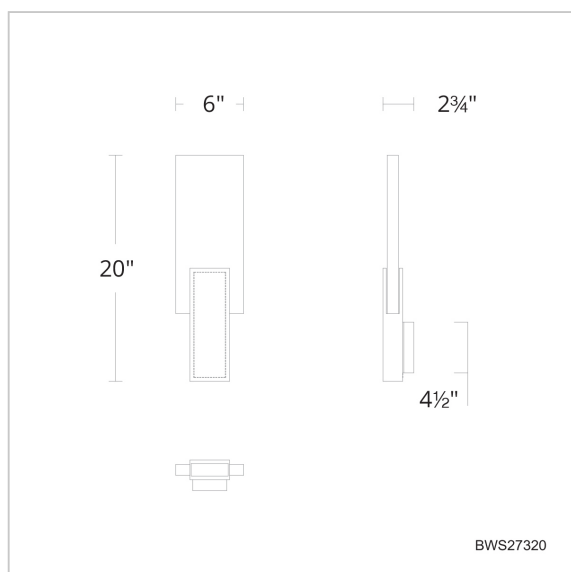

Tryst

BWS27320

LINE DRAWING

Project:

Location:

Fixture Type:

Catalog Number:

DESCRIPTION

Model	Crystal	Finish	Size	CCT	Voltage	Wattage	Weight	LED Lumens	Delivered Lumens
BWS27320	OH	- BK	20"	3000K/3500K/ 4000K	120V	15W	9.4lbs	686	Up To 617

Example: BWS27320-BK