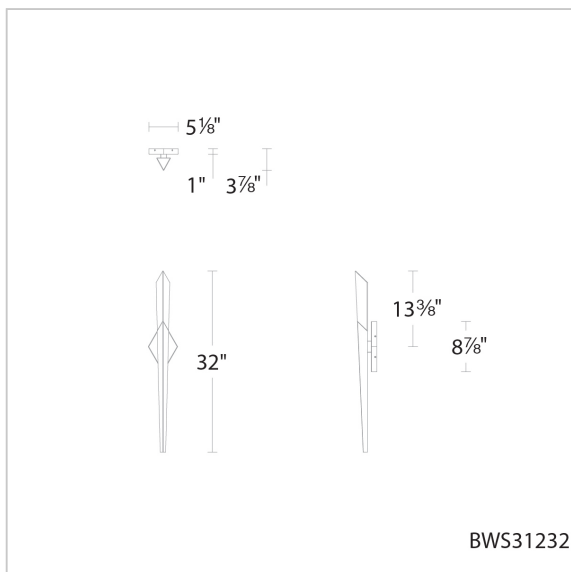

Solitude

BWS31232

LINE DRAWING

Project:

Location:

Fixture Type:

Catalog Number:

DESCRIPTION

RPL-GLA-31232 - Replacement Crystal BWS31232

Model	Crystal	Finish	Size	CCT	Voltage	Wattage	Weight	LED Lumens	Delivered Lumens
BWS31232	OH	- AB - AN	32"	3000K/3500K/ 4000K	120V/277V	21W	4.2lbs	1236	Up To 900