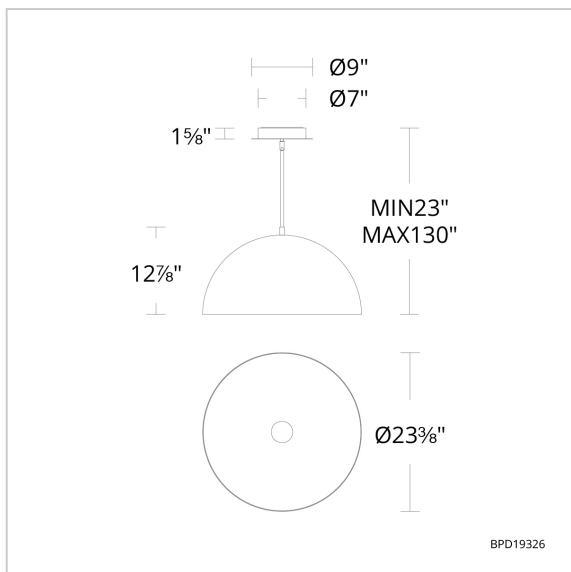

Stardust

BPD19323

LINE DRAWING

Project:

Location:

Fixture Type:

Catalog Number:

DESCRIPTION

FEATURES

- Three 12" and one 6" down rods included (additional sold separately for extension)
- Spin-on round canopy with minimal hardware
- Hangstraight swivel.
- Can be mounted on a sloped ceiling.
- Driver concealed within the canopy

- RPL-ROD-OUT06-BK - 6" Rod (BK)
- RPL-ROD-OUT12-BK - 12" Rod (BK)
- RPL-ROD-IN06-PNA - 6" Rod (PN)
- RPL-ROD-IN12-PNA - 12" Rod (PN)

Model	Crystal	Finish	Size	CCT	Voltage	Wattage	Weight	LED Lumens	Delivered Lumens
BPD19323	RD	- BK - PN	23"	3000K/3500K/ 4000K	120V/277V	40W	31lbs	4500	Up To 3266