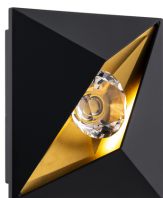

Mythical

BWSW11307

LINE DRAWING

Project:

Location:

Fixture Type:

Catalog Number:

DESCRIPTION

Like an all-seeing eye, a faceted crystal gem clasped within a sleek triangle emanates divine rays of sparkling illumination. A symbol for the ages.

FEATURES

- Specifically formulated using powder coat to resist UV and coastal environmental conditions, providing a long-lasting finish with Premium 316 Marine Grade stainless steel hardware
- Built in color temperature adjustability. Switch from 3000K/3500K/4000K. Switch may be installed in junction box.
- Can be mounted on wall in all orientations
- Driver concealed within the canopy

CRYSTAL OPTIONS

Optic Crystal
(O)

FINISH OPTIONS

Black/Aged
Brass
(-BK/AB)

SPECIFICATIONS

Light Source	LED
CRI	90
Dimming	ELV, Triac
Standards	ETL/cETL

Model	Crystal	Finish	Size	CCT	Voltage	Wattage	Weight	LED Lumens	Delivered Lumens
BWSW11307	O	-BK/AB	7"	3000K/3500K/ 4000K	120V/277V	16W	2.1lbs	1466	Up To 396