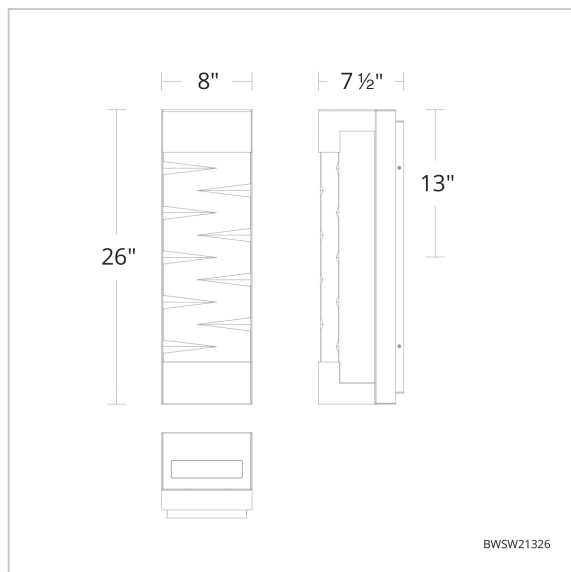

Labrynth

BWSW21326

LINE DRAWING

Project:

Location:

Fixture Type:

Catalog Number:

DESCRIPTION

A labyrinth of sparkling Clear Optic Crystal combines the uncomplicated appeal of simple cuts with the playfulness of mirrored reflections.

FEATURES

- Specifically formulated using powder coat to resist UV and coastal environmental conditions, providing a long-lasting finish with premium 316 Marine mirror grade stainless steel plate and hardware
- Built in color temperature adjustability. Switch from 3000K/3500K/4000K. Switch may be installed in junction box.
- Driver concealed within the canopy

CRYSTAL OPTIONS

Optic Crystal
(O)

FINISH OPTIONS

Black
(-BK)

SPECIFICATIONS

Light Source	LED
CRI	90
Dimming	ELV,0-10V, Triac
Standards	ETL/cETL, Title 24

REPLACEMENT PARTS

RPL-GLA-21326 - Replacement Crystal

Model	Crystal	Finish	Size	CCT	Voltage	Wattage	Weight	LED Lumens	Delivered Lumens
BWSW21326	O	- BK	26"	3000K/3500K/ 4000K	120V-277V	37W	17.5lbs	1678	Up To 1065

Example: BWSW21326-BK