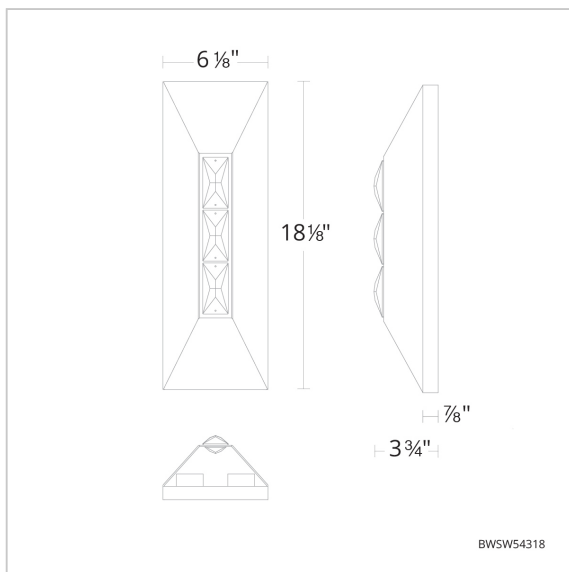

Vida

BWSW54318

LINE DRAWING

Project:

Location:

Fixture Type:

Catalog Number:

DESCRIPTION

An angular form accented by a trio of faceted Optic Crystal presents a multi-dimensional design. Lose yourself in the depths of reflection from its up and down illumination.

FEATURES

- Specifically formulated using powder coat to resist UV and coastal environmental conditions, providing a long-lasting finish with premium 316 Marine mirror grade stainless steel plate and hardware
- Built in color temperature adjustability. Switch from 3000K/3500K/4000K. Switch may be installed in junction box.
- Can be mounted on wall vertically or upside down

Model	Crystal	Finish	Size	CCT	Voltage	Wattage	Weight	LED Lumens	Delivered Lumens
BWSW54318	O	- BK	18"	3000K/3500K/ 4000K	120V	30W	11.3lbs	3330	Up To 357

Example: BWSW54318-BK