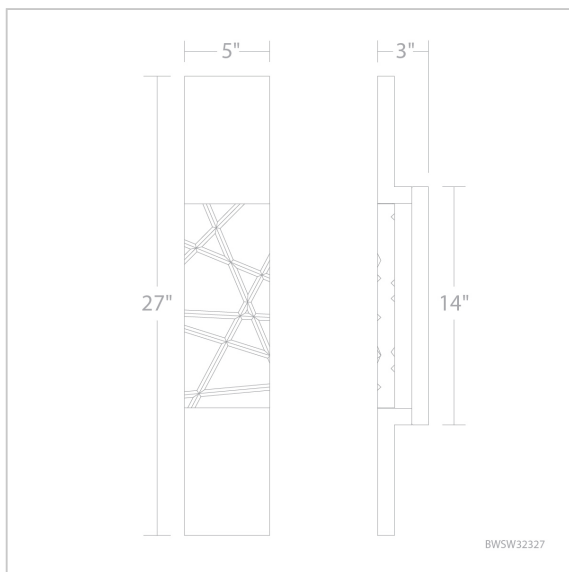

# Glacier

BWSW32327

## LINE DRAWING

Project:

Location:

Fixture Type:

Catalog Number:

## DESCRIPTION

Uniting bold geometric angles, clear crystal in an interlocking pattern delivers textured backlit illumination. Its sleek black base casts downlight for wayfinding at night.

## SPECIFICATIONS

Light Source	LED
CRI	90
Dimming	ELV, Triac
Standards	ETL/cETL, Title 24

Model	Crystal	Finish	Size	CCT	Voltage	Wattage	Weight	LED Lumens	Delivered Lumens
BWSW32327	O	- BK	27"	3000K/3500K/ 4000K	120V	14W	10.4lbs	947	Up To 815