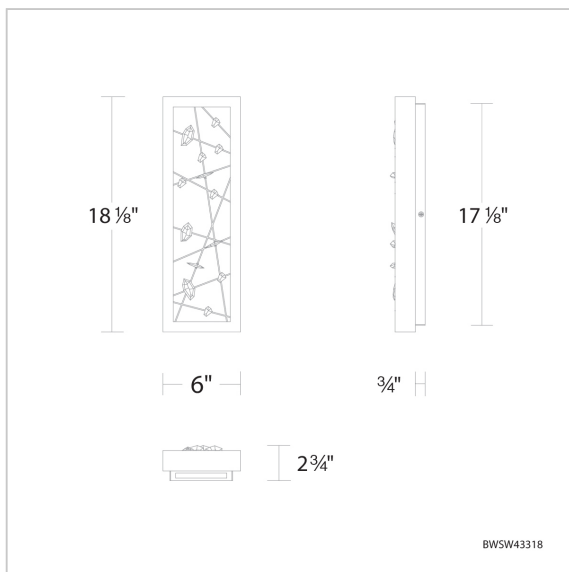

Dreamcatcher

BWSW43318

LINE DRAWING

Project: _____

Location: _____

Fixture Type: _____

Catalog Number: _____

DESCRIPTION

Model	Crystal	Finish	Size	CCT	Voltage	Wattage	Weight	LED Lumens	Delivered Lumens
BWSW43318	O	- BK	18"	3000K/3500K/ 4000K	120V/277V	19W	6.6lbs	600	Up To 411

Example: BWSW43318-BK