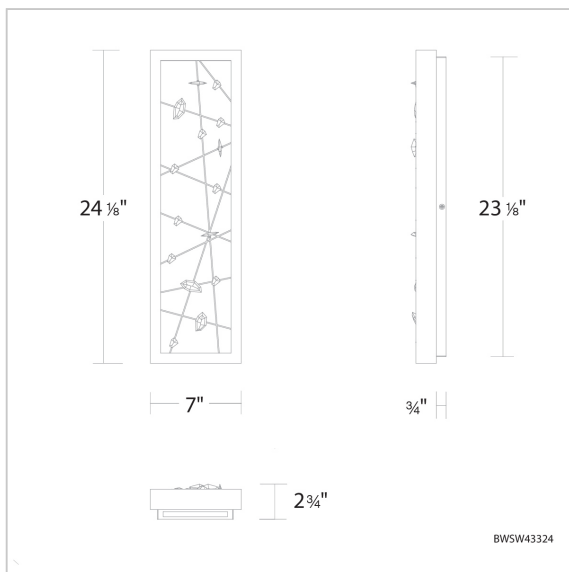

Dreamcatcher

BWSW43324

LINE DRAWING

Project: _____

Location: _____

Fixture Type: _____

Catalog Number: _____

DESCRIPTION

FEATURES

- Specifically formulated using powder coat to resist UV and costal environmental conditions, providing a long-lasting finish with premium 316 Marine mirror grade stainless steel plate and hardware
- Built in color temperature adjustability. Switch from 3000K/3500K/4000K. Switch may be installed in junction box.
- Clip on swinging door to allow easy cleaning of interior
- Can be mounted on wall vertically or upside down
- Driver concealed within the canopy

Model	Crystal	Finish	Size	CCT	Voltage	Wattage	Weight	LED Lumens	Delivered Lumens
BWSW43324	O	- BK	24"	3000K/3500K/ 4000K	120V/277V	28W	9.3lbs	1300	Up To 1020

Example: BWSW43324-BK