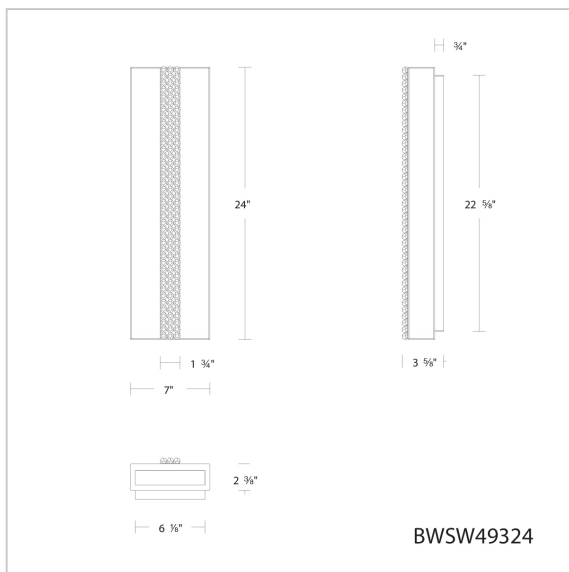

# Cascade

BWSW49324

## LINE DRAWING

Project:

Location:

Fixture Type:

Catalog Number:

## SPECIFICATIONS

Light Source	LED
CRI	90
Dimming	ELV, Triac
Standards	ETL/cETL, IP65

Model	Crystal	Finish	Size	CCT	Voltage	Wattage	Weight	LED Lumens	Delivered Lumens
BWSW49324	O	- BK	24"	3000K/3500K/ 4000K	120V	24W	11.8lbs	1687	Up To 1200