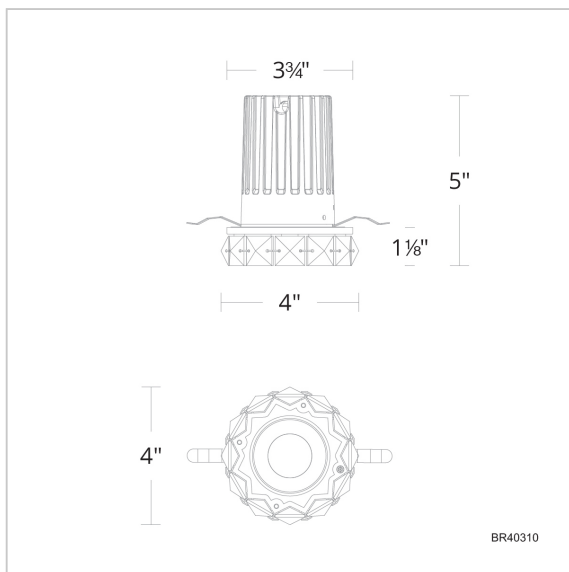

Xeo
BR40310

LINE DRAWING

Project:

Location:

Fixture Type:

Catalog Number:

DESCRIPTION

LED light plays with a circle of sparkling Schonbek Radiance Crystal squares, animating ceilings with multidimensional reflections while delivering even illumination.

FEATURES

- Sold as New Construction, may be reconfigured in the field for Remodel
- Driver included

CRYSTAL OPTIONS

Radiance
Crystal
(R)

FINISH OPTIONS

Polished
Chrome
(-CH)

SPECIFICATIONS

Light Source	LED
CRI	90
Dimming	ELV, Triac
Standards	ETL/cETL, Title 24

Model	Crystal	Finish	Size	CCT	Voltage	Wattage	Weight	LED Lumens	Delivered Lumens
BR40310	R	- CH	4"	3000K/3500K/ 4000K	120V-240V	12W	2.6lbs	597	Up To 358

Example: BR40310N-CH