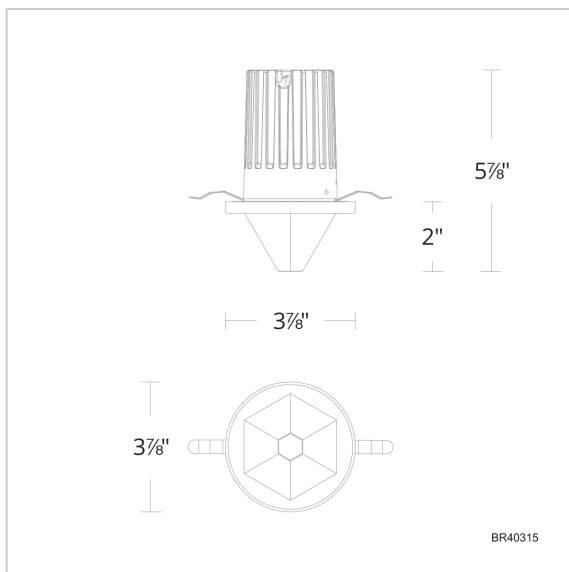

LINE DRAWING

Project:

Location:

Fixture Type:

Catalog Number:

DESCRIPTION

Geometrically precise, a Schonbek Radiance Crystal shade is filled with resplendent LED illumination, offering an opulent yet timeless look to luxury spaces.

FEATURES

- Sold as New Construction, may be reconfigured in the field for Remodel
- Driver included

CRYSTAL OPTIONS

Radiance
Crystal
(R)

FINISH OPTIONS

Polished
Chrome
(-CH)

SPECIFICATIONS

Light Source	LED
CRI	90
Dimming	ELV, Triac
Standards	ETL/cETL, Title 24

Model	Crystal	Finish	Size	CCT	Voltage	Wattage	Weight	LED Lumens	Delivered Lumens
BR40315	R	- CH	4"	3000K/3500K/ 4000K	120V-240V	12W	3.1lbs	597	Up To 358

Example: BR40315N-CH