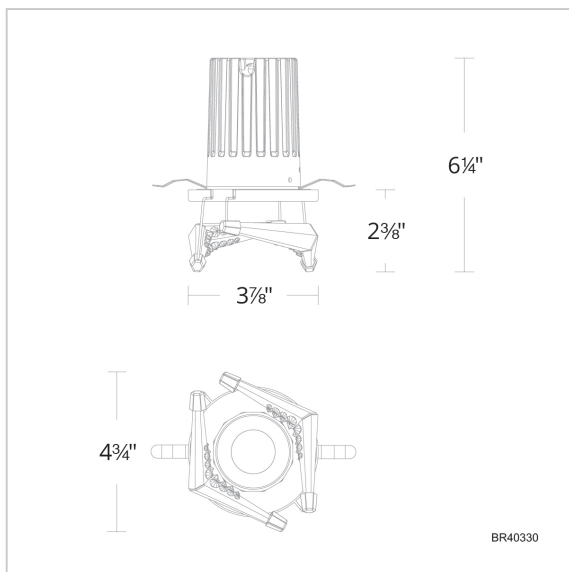

Visata

BR40330

LINE DRAWING

Project:

Location:

Fixture Type:

Catalog Number:

DESCRIPTION

CRYSTAL OPTIONS

Radiance
Crystal
(R)

FINISH OPTIONS

Polished
Chrome
(-CH)

SPECIFICATIONS

Light Source	LED
CRI	90
Dimming	ELV, Triac
Standards	ETL/cETL, Title 24

Model	Crystal	Finish	Size	CCT	Voltage	Wattage	Weight	LED Lumens	Delivered Lumens
BR40330	R	- CH	5"	3000K/3500K/ 4000K	120V-240V	12W	2.8lbs	597	Up To 358