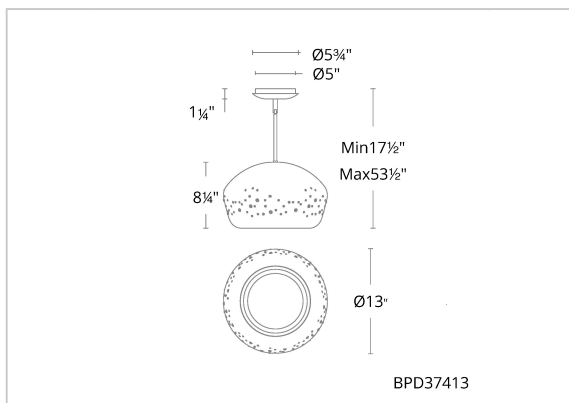

Astral

BPD37413

LINE DRAWING

Project:

Location:

Fixture Type:

Catalog Number:

DESCRIPTION

FEATURES

- Illuminated Optic Crystal with Radiance™™ Crystal Dust diffuser
- 4CCT adjustability switch. Set from 3000K/3500K/4000K/5000K
- Can be mounted on a sloped ceiling.
- Driver concealed within the fixture

RPL-RODIN06-886-AB - 6" Replacement Rod AB
 RPL-RODIN12-886-AB - 12" Replacement Rod AB
 RPL-RODIN06-886-BK - 6" Replacement Rod BK
 RPL-RODIN12-886-BK - 12" Replacement Rod BK

Model	Crystal	Finish	Size	CCT	Voltage	Wattage	Weight	LED Lumens	Delivered Lumens
BPD37413	RD	- AB - BK	13"	3000K/3500K/ 4000K/5000K	120/277V	28W	6.9lbs	1181	Up To 1027