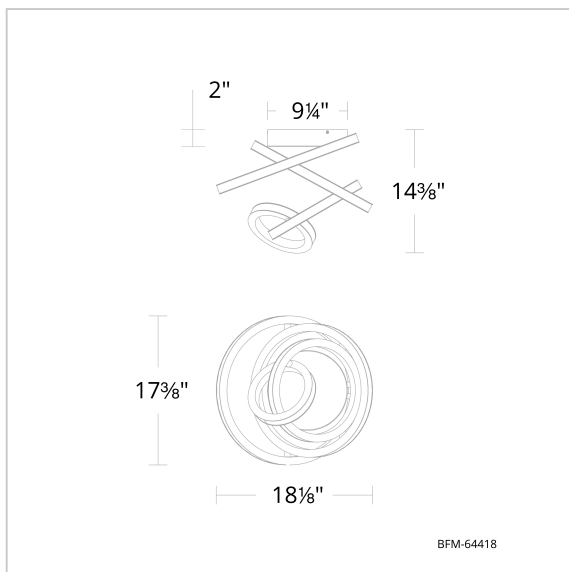

Jangle

BFM64418

LINE DRAWING

Project:

Location:

Fixture Type:

Catalog Number:

DESCRIPTION

Twisted. A curvy black metallic frame embraces a sparkling Radiance™ Crystal Dust diffuser, capturing and casting a glowing vortex of light.

FEATURES

- Radiance® Crystal Dust diffuser
- 4CCT adjustability switch. Set from 3000K/3500K/4000K/5000K
- Driver concealed within the fixture

CRYSTAL OPTIONS

Radiance®
Crystal Dust
(RD)

FINISH OPTIONS

Black
(-BK)

SPECIFICATIONS

Light Source	LED
Dimming	ELV,0-10V, Triac
Standards	ETL/cETL

Model	Crystal	Finish	Size	CCT	Voltage	Wattage	Weight	LED Lumens	Delivered Lumens
BFM64418	RD	- BK	18"	3000K/3500K/ 4000K/5000K	120V/277V	55W	9lbs	3150	Up To 2818