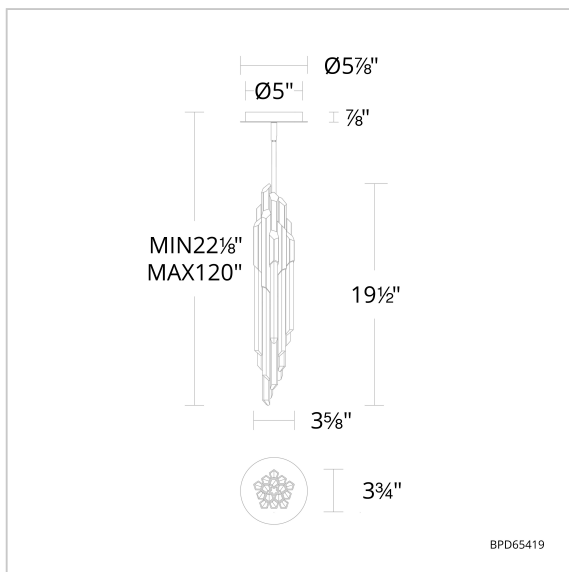

Organza

BPD65419

LINE DRAWING

Project:

Location:

Fixture Type:

Catalog Number:

DESCRIPTION

Stylistic. Layered rods ornamented with metallic geometric accents epitomize the Art Deco influence of this luminaire. Optic Haze Quartz™ elements lit by LEDs cast warmth in all directions.

FEATURES

- Illuminated Optic Haze™ Quartz includes unique variations in luster, hue, and patterning
- 4CCT adjustability switch. Set from 3000K/3500K/4000K/5000K
- Can be mounted on a sloped ceiling.
- Can be mounted on wall in all orientations
- Driver concealed within the canopy

Model	Crystal	Finish	Size	CCT	Voltage	Wattage	Weight	LED Lumens	Delivered Lumens
BPD65419	OH	- AB - BK	19"	3000K/3500K/ 4000K/5000K	120/277V	16.5W	6.8lbs	1500	Up To 486

Example: BPD65419-BK