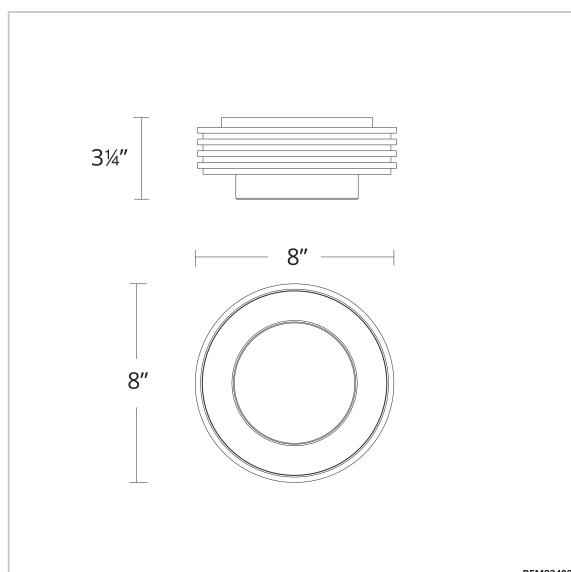

Zircle

BFM82408

LINE DRAWING

Project:

Location:

Fixture Type:

Catalog Number:

DESCRIPTION

RPL-GLA-BFM82408 - Replacement Crystal

Model	Crystal	Finish	Size	CCT	Voltage	Wattage	Weight	LED Lumens	Delivered Lumens
BFM82408	OH	- AB - BK	8"	3000K/3500K/ 4000K/5000K	120/277V	20W	5.84lbs	1169	Up To 694.33