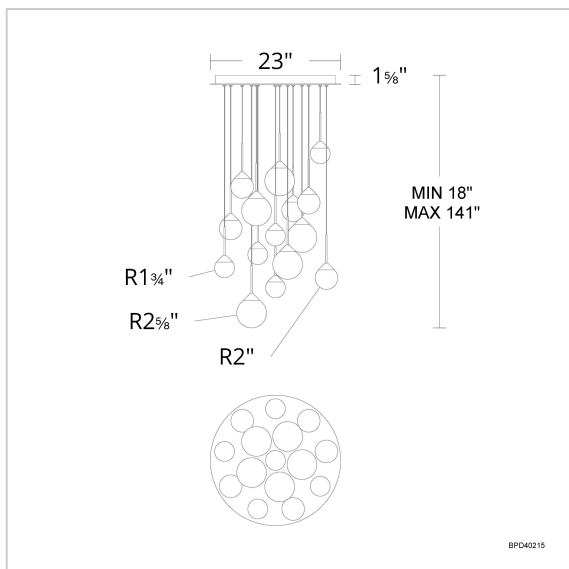

Quest

BPD40215

LINE DRAWING

Project:

Location:

Fixture Type:

Catalog Number:

FEATURES

- Round Canopy available in 3, 5, 9, 15, 21 Light configurations
- Optic Haze™, made of natural quartz, has unique variations in luster, hue, patterning and texture inherent to this material. When illuminated, the dimension of the crystal is beautifully accented.
- 3CCT adjustability switch. Set from 3000K/3500K/4000K
- Thin, powered aircraft cables provide adjustable suspension height for an ultra-clean look
- Can be mounted on a sloped ceiling.
- Driver concealed within the canopy

- RPL-GLA-40205 - Replacement Crystal 5"
- RPL-GLA-40204 - Replacement Crystal 4"
- RPL-GLA-40203 - Replacement Crystal 3"

Model	Crystal	Finish	# of Lights	CCT	Voltage	Wattage	Weight	LED Lumens	Delivered Lumens
BPD40215	OH	- AB - BK	15 Light	3000K/3500K/ 4000K	120-277V	43W	74.4lbs	3843	Up To 3666

Example: BPD40215-AB