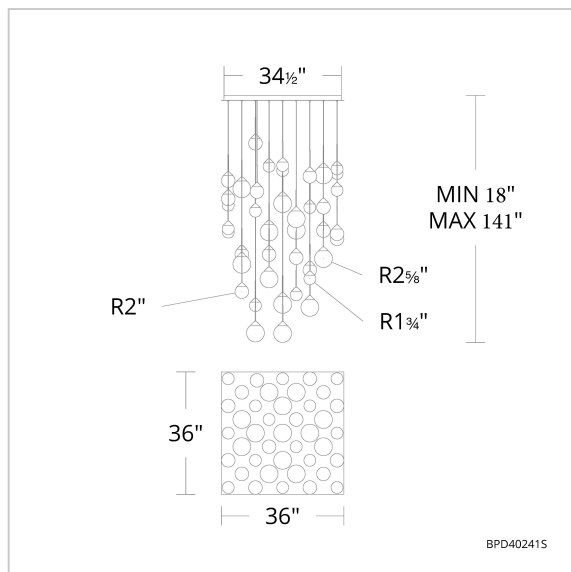

Quest

BPD40241S

LINE DRAWING

Project:

Location:

Fixture Type:

Catalog Number:

DESCRIPTION

Crystal ball patterned to offer enhanced illumination. The Schonbek Optic Haze® Quartz spheres project omnidirectional high quality LED illumination for an astonishing, graceful aesthetic.

FEATURES

- Square Canopy available in 13, 25, 41 Light configurations
- Optic Haze®, made of natural quartz, has unique variations in luster, hue, patterning and texture inherent to this material. When illuminated, the dimension of the crystal is beautifully accented.
- 3CCT adjustability switch. Set from 3000K/3500K/4000K
- Thin, powered aircraft cables provide adjustable suspension height for an ultra-clean look
- Can be mounted on a sloped ceiling.
- Driver concealed within the canopy

- RPL-GLA-40203 - Replacement Crystal 3"
- RPL-GLA-40204 - Replacement Crystal 4"
- RPL-GLA-40205 - Replacement Crystal 5"

Model	Crystal	Finish	# of Lights	CCT	Voltage	Wattage	Weight	LED Lumens	Delivered Lumens
BPD40241S	OH	- AB - BK	41 Light	3000K/3500K/ 4000K	120V-277V	129W	217.6lbs	6426	Up To 6130

Example: BPD40241S-BK