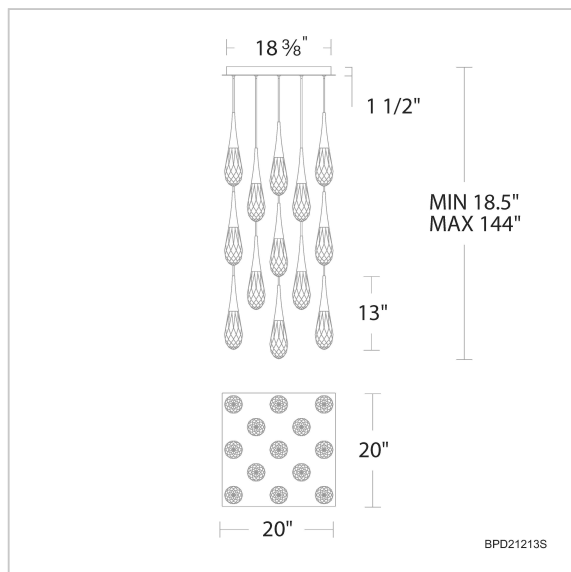

Hibiscus

BPD21213S

LINE DRAWING

Project:

Location:

Fixture Type:

Catalog Number:

DESCRIPTION

FEATURES

- Square Canopy available in 13, 25, 41 Light configurations
- 3CCT adjustability switch. Set from 3000K/3500K/4000K
- Thin, powered aircraft cables provide adjustable suspension height for an ultra-clean look
- Can be mounted on a sloped ceiling.
- Driver concealed within the canopy

REPLACEMENT PARTS

RPL-GLA-21213 - Replacement Crystal

Model	Crystal	Finish	# of Lights	CCT	Voltage	Wattage	Weight	LED Lumens	Delivered Lumens
BPD21213S	O	- AB - BK - PN	13 Light	3000K/3500K/ 4000K	120-277V	79W	65.5lbs	3965	Up To 3484