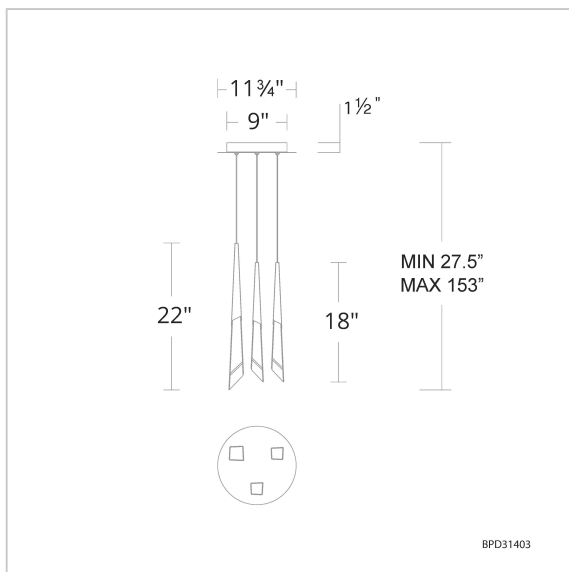

Solitude

BPD31403

LINE DRAWING

Project:

Location:

Fixture Type:

Catalog Number:

DESCRIPTION

- RPL-GLA-31419L - Replacement Crystal 2
- RPL-GLA-31419S - Replacement Crystal 1

Model	Crystal	Finish	# of Lights	CCT	Voltage	Wattage	Weight	LED Lumens	Delivered Lumens
BPD31403	OH	- AB - AN	3 Light	3000K/3500K/ 4000K	120-277V	26W	11.79lbs	1045	Up To 695