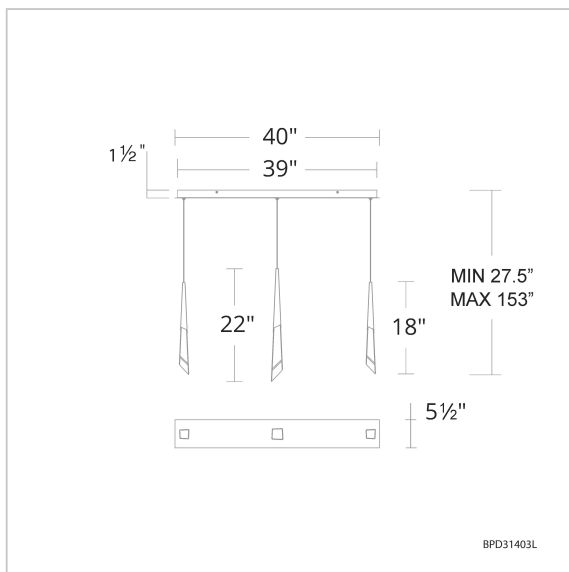

LINE DRAWING

Project:

Location:

Fixture Type:

Catalog Number:

DESCRIPTION

Luxuriously crafted and beautifully designed to add dramatic character to any space, a spear of Optic Haze Quartz composed of natural quartz gemstone illuminates and gravitates with bolts of luminous energy.

FEATURES

- Linear Canopy available in 3, 5, 14, 23 Light configurations
- Optic Haze™ Quartz includes unique variations in luster, hue, and patterning
- 3CCT adjustability switch. Set from 3000K/3500K/4000K
- Thin, powered aircraft cables provide adjustable suspension height for an ultra-clean look
- Can be mounted on a sloped ceiling.
- Driver concealed within the canopy

CRYSTAL OPTIONS

FINISH OPTIONS

SPECIFICATIONS

Light Source	LED
CRI	90
Dimming	ELV, 0-10V, Triac
Standards	ETL/cETL

REPLACEMENT PARTS

- RPL-GLA-31419L - Replacement Crystal 2
- RPL-GLA-31419S - Replacement Crystal 1

Model	Crystal	Finish	# of Lights	CCT	Voltage	Wattage	Weight	LED Lumens	Delivered Lumens
BPD31403L	OH	- AB - AN	3 Light	3000K/3500K/ 4000K	120-277V	26W	18.3lbs	1045	Up To 695

Example: BPD31403L-AN