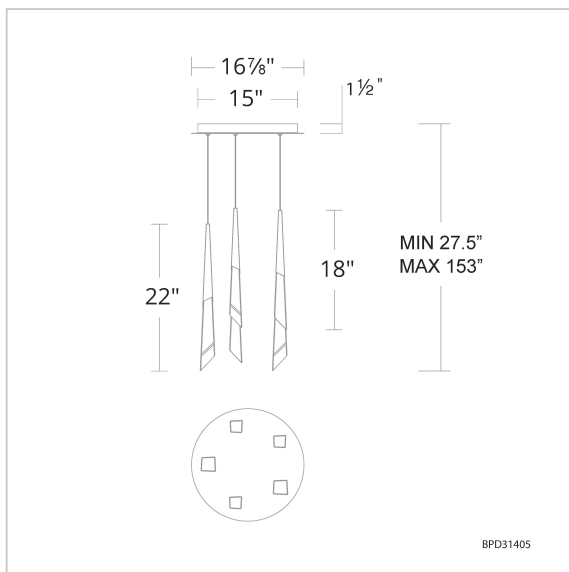

Solitude

BPD31405

LINE DRAWING

Project:

Location:

Fixture Type:

Catalog Number:

FEATURES

- Round Canopy available in 3, 5, 9, 15, 21 Light configurations
- Optic Haze™ Quartz includes unique variations in luster, hue, and patterning
- 3CCT adjustability switch. Set from 3000K/3500K/4000K
- Thin, powered aircraft cables provide adjustable suspension height for an ultra-clean look
- Can be mounted on a sloped ceiling.
- Driver concealed within the canopy

RPL-GLA-31419L - Replacement Crystal 2
RPL-GLA-31419S - Replacement Crystal 1

Model	Crystal	Finish	# of Lights	CCT	Voltage	Wattage	Weight	LED Lumens	Delivered Lumens
BPD31405	OH	- AB - AN	5 Light	3000K/3500K/ 4000K	120-277V	43W	22.6lbs	1765	Up To 1126