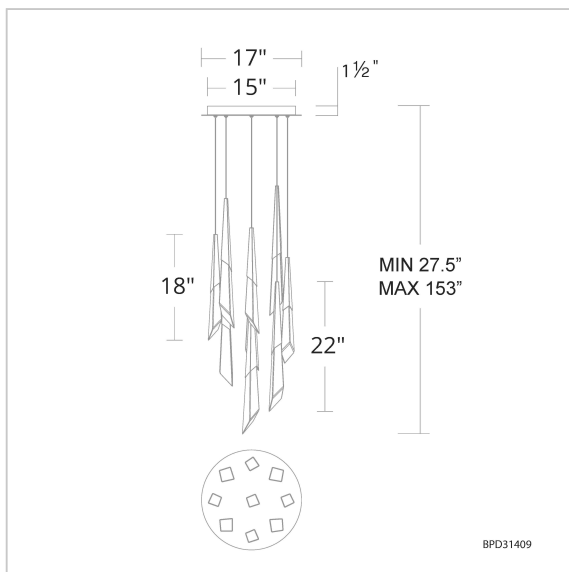

# Solitude

BPD31409

## LINE DRAWING

Project:

Location:

Fixture Type:

Catalog Number:

## REPLACEMENT PARTS

RPL-GLA-31419L - Replacement Crystal 2  
RPL-GLA-31419S - Replacement Crystal 1

Model	Crystal	Finish	# of Lights	CCT	Voltage	Wattage	Weight	LED Lumens	Delivered Lumens
BPD31409	OH	- AB - AN	9 Light	3000K/3500K/ 4000K	120V-277V	78W	34.28lbs	3205	Up To 1988