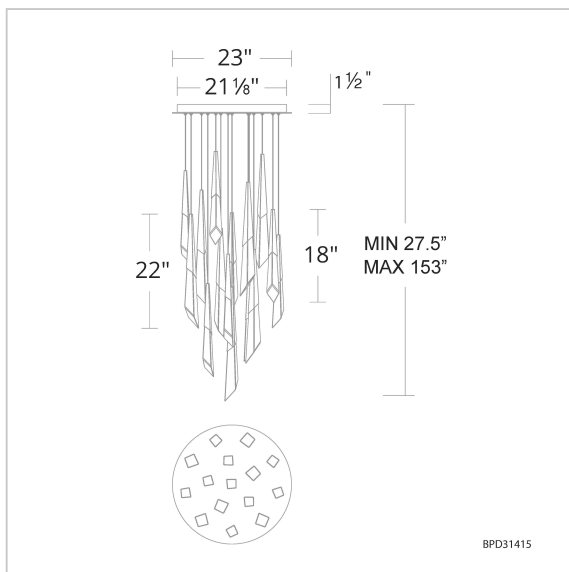

# Solitude

BPD31415

## LINE DRAWING

Project:

Location:

Fixture Type:

Catalog Number: