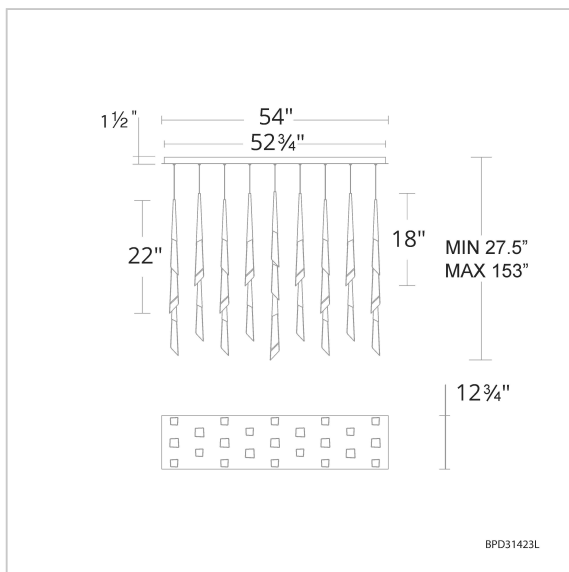

Solitude

BPD31423L

LINE DRAWING

Project:

Location:

Fixture Type:

Catalog Number:

DESCRIPTION

FEATURES

- Linear Canopy available in 3, 5, 14, 23 Light configurations
- Optic Haze® Quartz includes unique variations in luster, hue, and patterning
- 3CCT adjustability switch. Set from 3000K/3500K/4000K
- Thin, powered aircraft cables provide adjustable suspension height for an ultra-clean look
- Can be mounted on a sloped ceiling.
- Driver concealed within the canopy

- RPL-GLA-31419S - Replacement Crystal 1
- RPL-GLA-31419L - Replacement Crystal 2

Model	Crystal	Finish	# of Lights	CCT	Voltage	Wattage	Weight	LED Lumens	Delivered Lumens
BPD31423L	OH	- AB - AN	23 Light	3000K/3500K/ 4000K	120V-277V	200W	93.26lbs	8105	Up To 5199