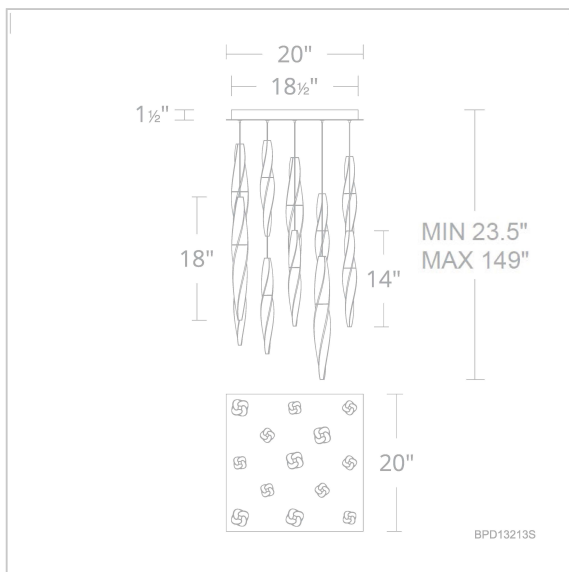

LINE DRAWING

Project:

Location:

Fixture Type:

Catalog Number:

DESCRIPTION

A subtle twist of luxe. Kindjal features exquisite Optic Crystal icicles that twist to a point from a cohesive metal casting, concealing a powerful LED that provide ample illumination. Stylish, textured materiality.

FEATURES

- Square Canopy available in 13, 25, 41 Light configurations
- 3CCT adjustability switch. Set from 3000K/3500K/4000K
- Thin, powered aircraft cables provide adjustable suspension height for an ultra-clean look
- Can be mounted on a sloped ceiling.
- Driver concealed within the canopy

CRYSTAL OPTIONS

Optic Crystal
(O)

FINISH OPTIONS

Aged Brass
(-AB)

Black
(-BK)

Polished
Nickel
(-PN)

SPECIFICATIONS

Light Source	LED
CRI	90
Dimming	ELV, Triac
Standards	ETL/cETL, Title 24

REPLACEMENT PARTS

- RPL-GLA-13218-02 - Replacement Crystal 18"
- RPL-GLA-13214 - Replacement Crystal 14"

Model	Crystal	Finish	# of Lights	CCT	Voltage	Wattage	Weight	LED Lumens	Delivered Lumens
BPD13213S	O	- AB - BK - PN	13 Light	3000K/3500K/ 4000K	120-277V	104W	53.7lbs	7920	Up To 4930

Example: BPD13213S-AB